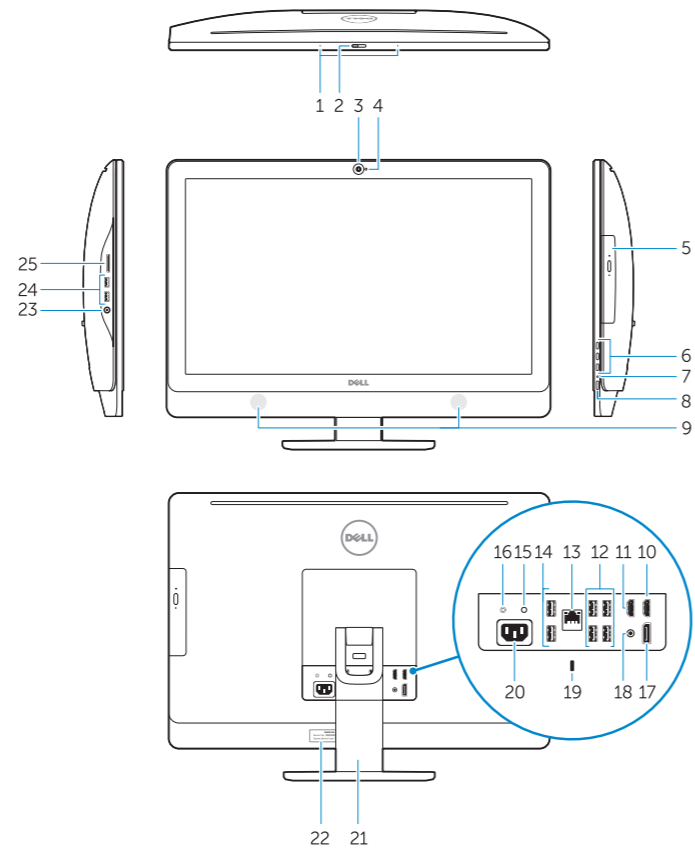

## Features

Kenmerken | Funkcje | Caracteristici | Funkcije

1. Microphones
2. Camera privacy latch
3. Camera
4. Camera-status light
5. Optical drive
6. On Screen Display (OSD) buttons
7. Hard-drive activity light
8. Power button/Power light
9. Stereo speakers
10. HDMI-out connector
11. HDMI-in connector
12. USB 3.0 connectors
13. Network connector
14. USB 2.0 connectors
15. Power-diagnostic button
16. Power-diagnostic light
17. DisplayPort-out connector
18. Audio-out connector
19. Security lock slot
20. Power-cable connector
21. Stand
22. Service tag
23. Headset connector
24. USB 3.0 connectors
25. Memory card reader